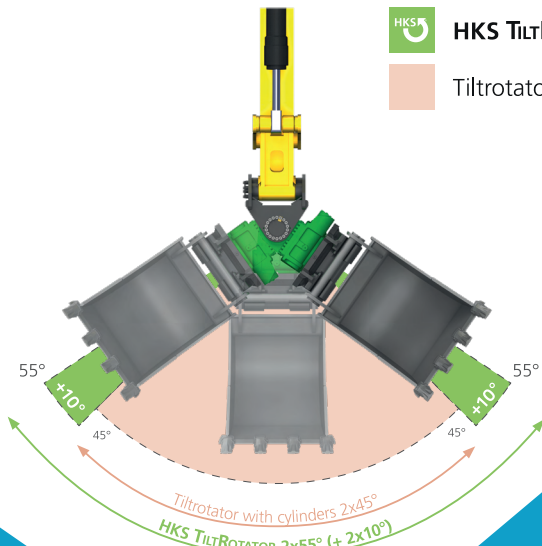

Głowice Uchylno-Obrotowe

 HKS TILTROTATOR 2x55°

 Tiltrotator with cylinders 2x45°

RotoBox

XtraTilt

TiltRotator

PHP MARGO

Olewin 6 / Starzenie
98-300 WIELUŃ