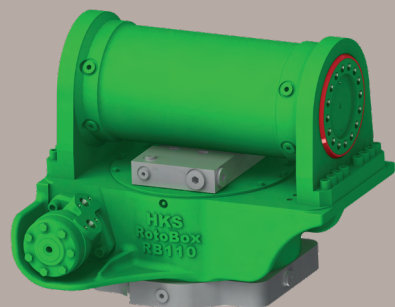

Głowice Uchylno-Obrotowe

 HKS TILTROTATOR 2x55°

 Tiltrotator with cylinders 2x45°

RotoBox

XtraTilt

TiltRotator

PHP MARGO

Olewin 6 / Starzenie
98-300 WIELUŃ