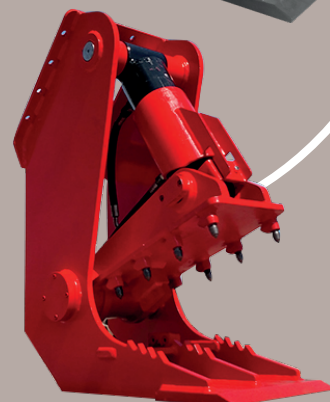

Głowice Uchylno-Obrotowe

 HKS TILTROTATOR 2x55°

 Tiltrotator with cylinders 2x45°

RotoBox

XtraTilt

TiltRotator

PHP MARGO

Olewin 6 / Starzenie
98-300 WIELUŃ