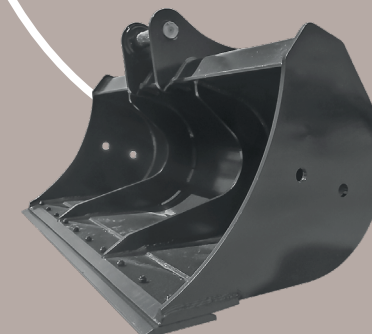

Głowice Uchylno-Obrotowe

 HKS TILTROTATOR 2x55°

 Tiltrotator with cylinders 2x45°

RotoBox

XtraTilt

TiltRotator

PHP MARGO

Olewin 6 / Starzenie
98-300 WIELUŃ