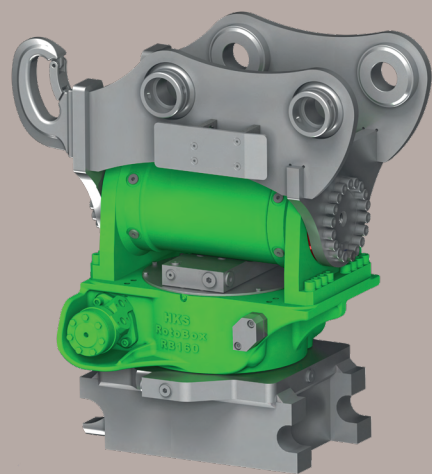

Głowice Uchylno-Obrotowe

 HKS TILTROTATOR 2x55°

 Tiltrotator with cylinders 2x45°

RotoBox

XtraTilt

TiltRotator

PHP MARGO

Olewin 6 / Starzenie
98-300 WIELUŃ