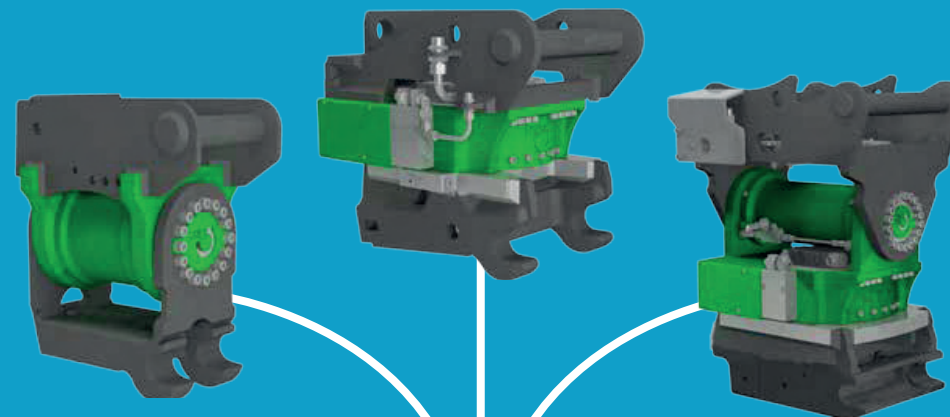

Głowice Uchylno-Obrotowe

 HKS TILTROTATOR 2x55°

 Tiltrotator with cylinders 2x45°

RotoBox

XtraTilt

TiltRotator

PHP MARGO

Olewin 6 / Starzenie
98-300 WIELUŃ